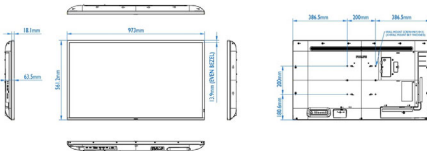

Power

- Standby power consumption: 0.5 W
- Mains power: 100 ~ 240 VAC, 50 ~ 60 Hz
- Consumption (Typical): 90 W
- Consumption (Max): 150 W
- Energy Label Class: G

Operating conditions

- Temperature range (operation): 0 ~ 40 °C
- Temperature range (storage): -20 ~ 60 °C
- Altitude: 0 ~ 3000 m
- MTBF: 50,000 hour(s)
- Humidity range (operation)[RH]: 20 - 80% RH (No condensation)
- Humidity range (storage) [RH]: 5 - 95% RH (No condensation)

Sound

- Built-in speakers: 2 x 10W RMS

Accessories

- Included accessories: Quick start guide, RS232 cable, AC Power Cord, HDMI cable, Remote Control & AAA Batteries
- Stand: BM05922(Optional)
- Included Accessories: RS232 daisy-chain cable, Philips logo (x1), Screws, USB Cover (x1), AC

Switch Cover

Multimedia Applications

- USB Playback Audio: AAC, HEAAC, MPEG
- USB Playback Picture: BMP, JPEG, PNG
- USB Playback Video: MPEG, H.263, H.264, H.265, VP8

Miscellaneous

- On-Screen Display Languages: English, French, German, Spanish, Polish, Turkish, Russian, Italian, Simplified Chinese, Traditional Chinese, Arabic, Japanese, Danish, Dutch, Finnish, Norwegian, Portuguese, Swedish
- Regulatory approvals: CE, CCC, BSMI, CB, VCCI, CU, EMF, ETL, FCC, Class A, PSB, RoHS
- Warranty: 3 year warranty

Issue date 2021-03-01

Version: 3.0.1

12 NC: 8670 001 68848
EAN: 87 12581 76885 0

© 2021 Koninklijke Philips N.V.
All Rights reserved.

Specifications are subject to change without notice.
Trademarks are the property of Koninklijke Philips N.V.
or their respective owners.

www.philips.com