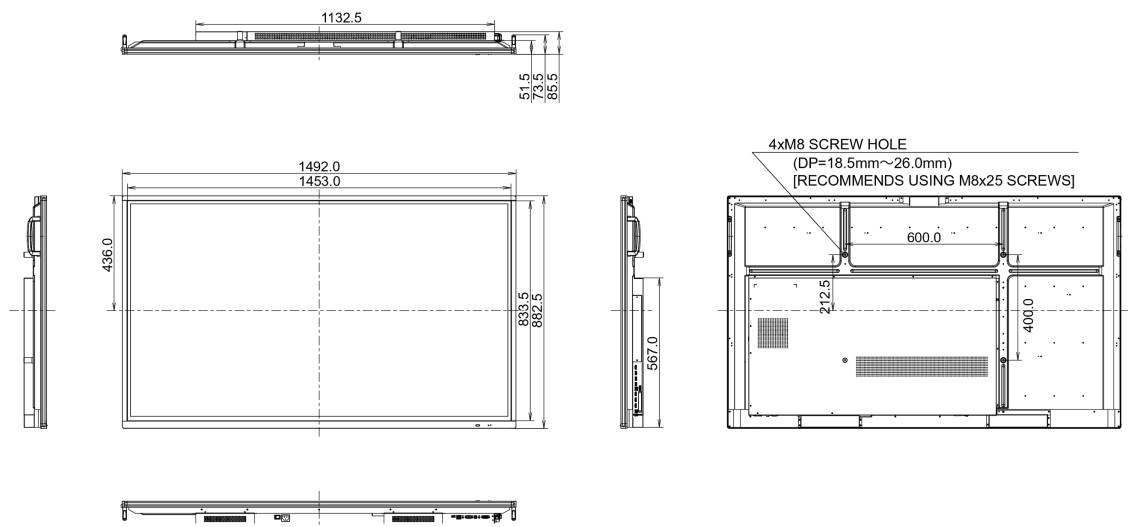

## 10 DIMENSIONS / WEIGHT

Product dimensions W x H x D	1492 x 882 x 86mm
Box dimensions W x H x D	1697 x 1005 x 220mm
Weight (without box)	38.3kg
EAN code	4948570117017