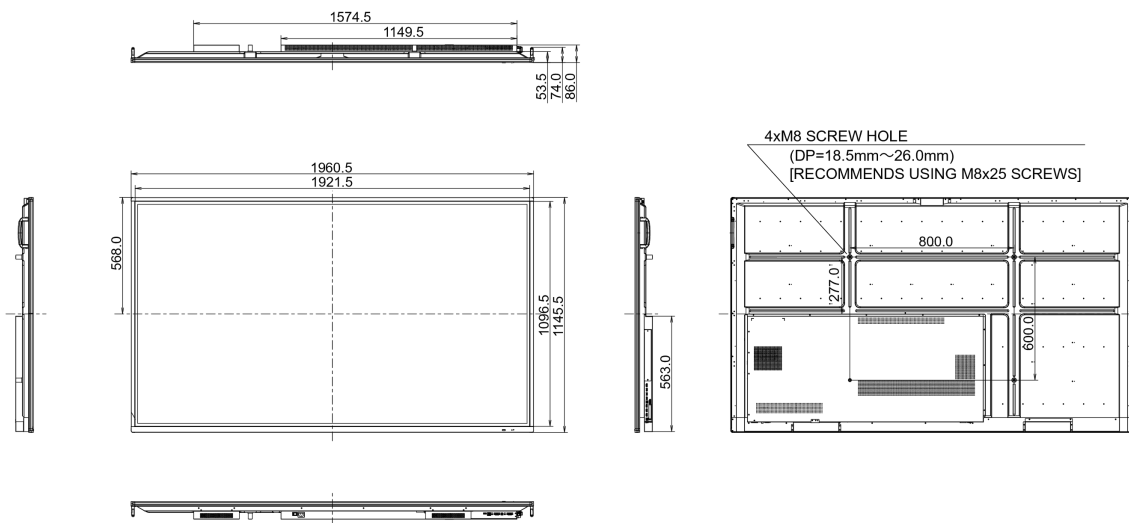

09 SUSTAINABILITY

Regulations	CB, CE, TÜV-Bauart, CU
-------------	------------------------

Energy efficiency class	C
Other	REACH SVHC above 0.1%: Lead

10 DIMENSIONS / WEIGHT

Product dimensions W x H x D	1961 x 1145 x 86mm
Box dimensions W x H x D	2123 x 1345 x 280mm
Weight (without box)	68.4kg
EAN code	4948570117031