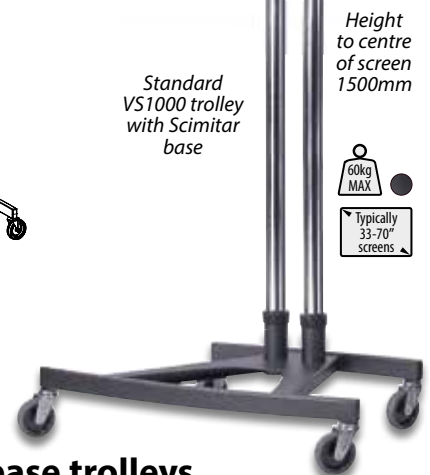

Choose from the standard units listed or select & assemble any of the parts to suit your needs

VS1000 trolleys with Scimitar bases

The curved design of the Scimitar base units offers an attractive alternative to 'K' base versions.

Whichever style you choose all these trolley assemblies are available in both VESA or Universal screen mount versions.

Heavy duty braked wheel options – see Page 43.

Standard VS1000 trolley with Scimitar base

Height to centre of screen 1500mm

60kg MAX
Typically 33-70" screens

Single display on bolt down base

VSF-1500x2-PS2-PZX

Portrait back-to-back display on plinth base

VSLBB-1500x2-PS8-PPZXx2

Standard Scimitar base trolleys

Order Code Internal Dimensions mm

VLC 550w x 150h x 400d

Distance from twin sockets to base rear edge – 25mm

Compact Bolt Down Base

Offers minimal base footprint for fixed screen stands. M10 floor bolts (not supplied) fully recess into base. Trim caps neatly complete installation.