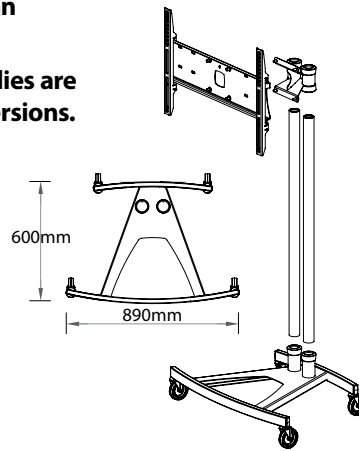

Choose from the standard units listed or select & assemble any of the parts to suit your needs

VS1000 trolleys with Scimitar bases

The curved design of the Scimitar base units offers an attractive alternative to 'K' base versions.

Whichever style you choose all these trolley assemblies are available in both VESA or Universal screen mount versions.

Heavy duty braked wheel options – see Page 43.