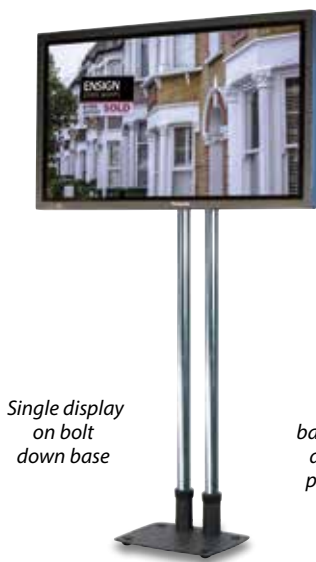

Choose from the standard units listed or select & assemble any of the parts to suit your needs

VS1000 trolleys with Scimitar bases

The curved design of the Scimitar base units offers an attractive alternative to 'K' base versions.

Whichever style you choose all these trolley assemblies are available in both VESA or Universal screen mount versions.

Heavy duty braked wheel options – see Page 43.

Standard VS1000 trolley with Scimitar base

Height to centre of screen 1500mm

60kg MAX
Typically 33-70" screens

Single display on bolt down base

VSF-1500x2-PS2-PZX

Portrait back-to-back display on plinth base

VSLBB-1500x2-PS8-PPZXx2

Standard Scimitar base trolleys

With VESA Screen Mount

Order Code

VSS-1500x2-VMSV

100 x 200 & 200 x 200 VESA - up to 32" / 35kg max

VSS-1500x2-VMSV2

300 x 300 & 400 x 400 VESA - up to 40" / 40kg max

With Universal Screen Mount

Order Code