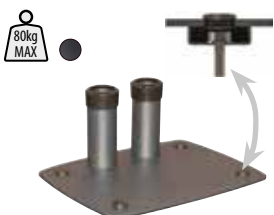

Order Code Length mm
1500X2 1500

Brushed Stainless Steel (each)

Order Code Length mm
1500SS 1500

(Other column lengths listed on Page 22)

40kg MAX

Locking Cabinet

For DVD players, PCs etc. Fully height adjustable. Rear panel has access for cables.

Order Code Internal Dimensions mm

VLC 550w x 150h x 400d

Distance from twin sockets to base rear edge – 25mm

Compact Bolt Down Base

Offers minimal base footprint for fixed screen stands. M10 floor bolts (not supplied) fully recess into base. Trim caps neatly complete installation.