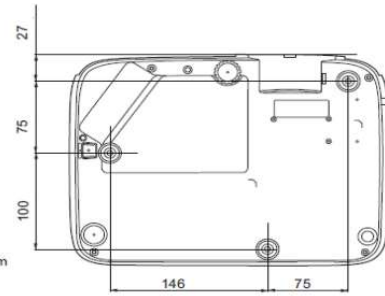

Installation

Ceiling/Wall mount installation diagram

Dimensions

296 mm (W) x 120 mm (H) x 221 mm (D)

Ceiling/Wall mount screw: M4  
(Max L = 25 mm; Min L = 20 mm)

Unit: mm

Unit: mm