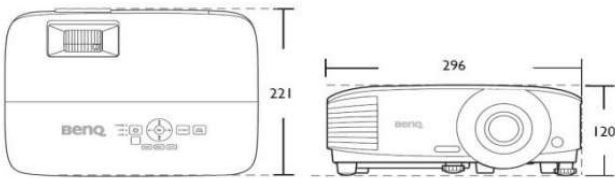

Installation

Ceiling/Wall mount installation diagram

Dimensions

296 mm (W) x 120 mm (H) x 221 mm (D)

Ceiling/Wall mount screw: M4  
(Max L = 25 mm; Min L = 20 mm)

Unit: mm

Unit: mm